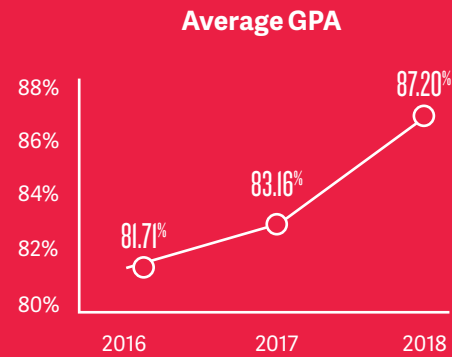

College readiness begins in the classroom

SquashDrive students enter our College Prep Program in 9th grade. Throughout high school they participate in individualized tutoring, college prep sessions, campus tours, test prep classes, and group mentoring sessions with college students and graduates. Our goal is to ensure every student is prepared for college success.

High schoolers work to complete their homework assignments.