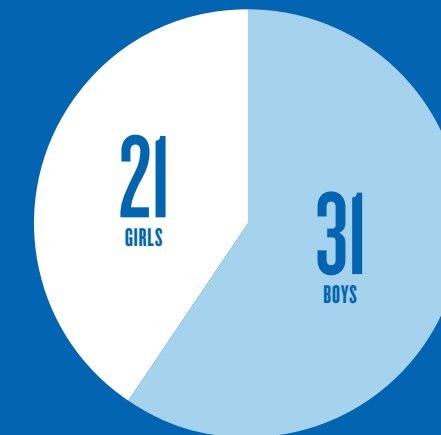

2010-12

12

2012-13

24

2013-14

36

2014-15

49

2015-16

60

2016-17

72

This past year, SquashDrive served 84 students in 4th through 11th grades. That number is projected to grow to 90 students next year.

2017-2018

84

Our Partner Schools

ELEMENTARY & MIDDLE SCHOOL

- Aspire Berkley Maynard Academy, Oakland

PRIVATE INDEPENDENT HIGH SCHOOL

- Lick-Wilmerding High School, San Francisco

DISTRICT HIGH SCHOOLS

- Berkeley High School, Berkeley
- El Cerrito High School, El Cerrito
- Emery Secondary School, Emeryville
- Oakland Technical High School, Oakland

CHARTER HIGH SCHOOLS

- Aspire Richmond California College Preparatory Academy, Richmond
- Envision Academy of Arts & Technology, Oakland
- Realm Charter School, Berkeley

PRIVATE CATHOLIC HIGH SCHOOL

- Salesian College Preparatory, Richmond

Scholarships

$950,000

have been earned in scholarships by SquashDrive students

Demographics

HISPANIC 58%

AFRICAN AMERICAN 37%

ASIAN 5%

Gender*

*Students of all gender identities and backgrounds are welcome at SquashDrive.

ELEMENTARY AND MIDDLE SCHOOL