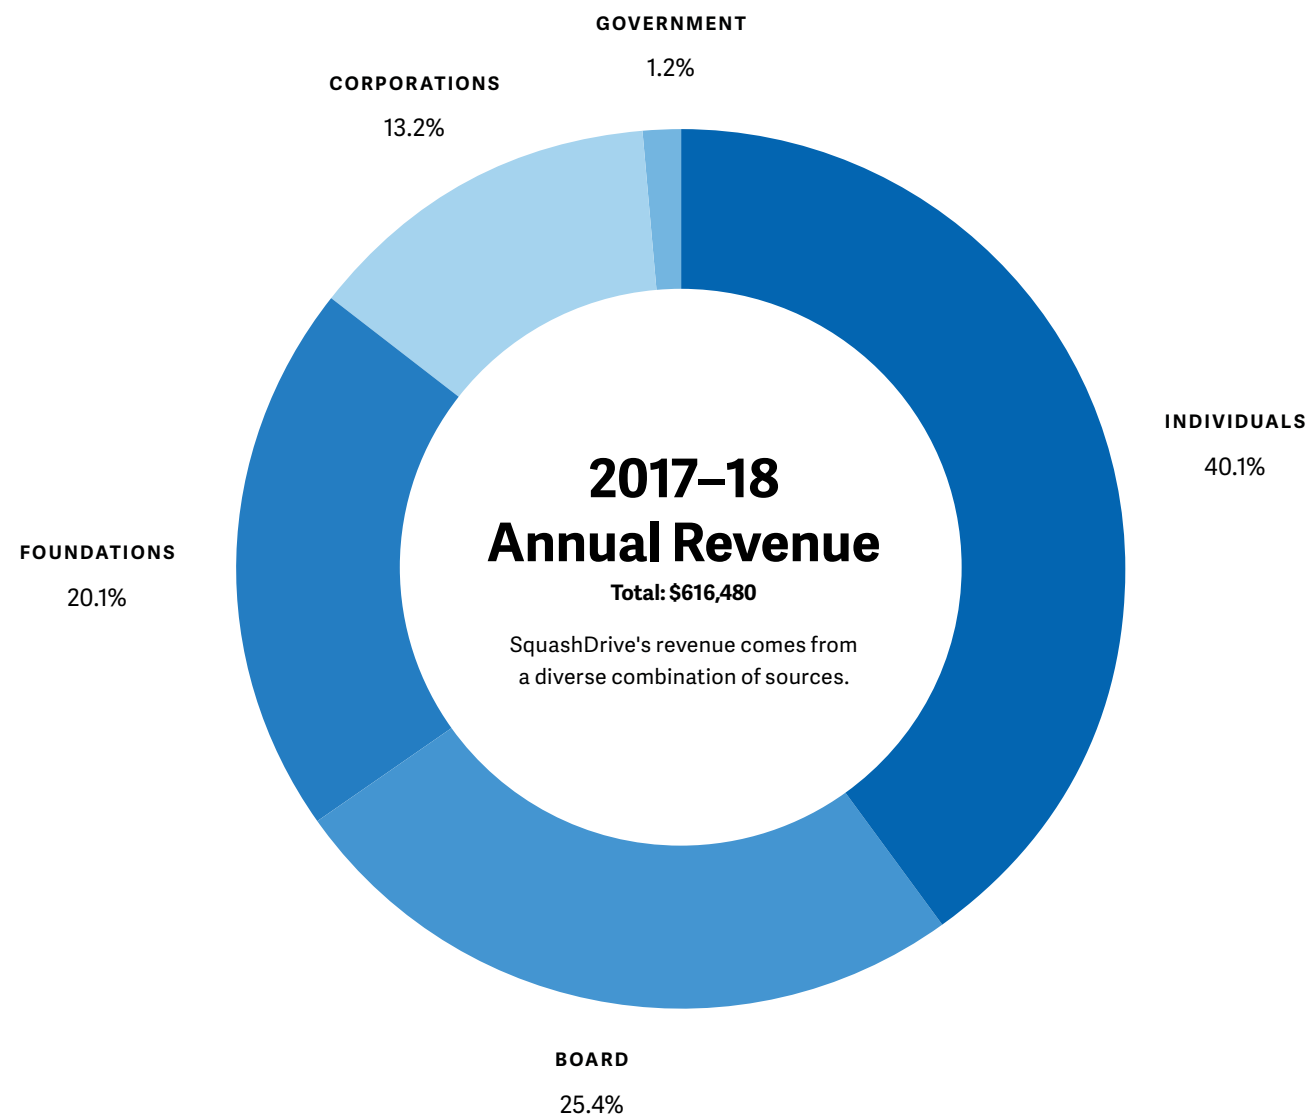

Projections for the future

As SquashDrive continues to grow in size, the program is extending its hours, expanding to more courts and classrooms, and increasing staffing to meet the needs of not only the middle and high school students, but also those who are college bound next fall. To support these requirements, SquashDrive will continue to grow its fundraising and expand its donor community.

SquashDrive's fundraising calendar is anchored by three annual events.

1 **IN SEPTEMBER**, the Oracle NetSuite Open Professional Squash Championships provides a platform for SquashDrive to raise money via a Corporate Squash Challenge and on-site fundraising activities. This world-class event is staged outdoors in front of San Francisco's iconic Ferry Building. The tournament also gives SquashDrivers the chance to play with top-ranked squash players from around the world.

2 **IN DECEMBER**, the SquashDrive Holiday Party, hosted each year by SquashDrive's dedicated Young Professionals Board, is a lively cocktail party celebrating the program and toasting its supporters.

3 **IN THE SPRING**, SquashDrive's premier duo of events occur: The SquashDrive Slam Dinner and the SquashDrive Slam Team Tournament. The dinner highlights the past year's successes and inspires donors to support the program's bright future. The team tournament invites players from around the Bay Area to compete in both a fundraising challenge and a squash competition where they can earn bragging rights as well as the coveted SquashDrive Cup.